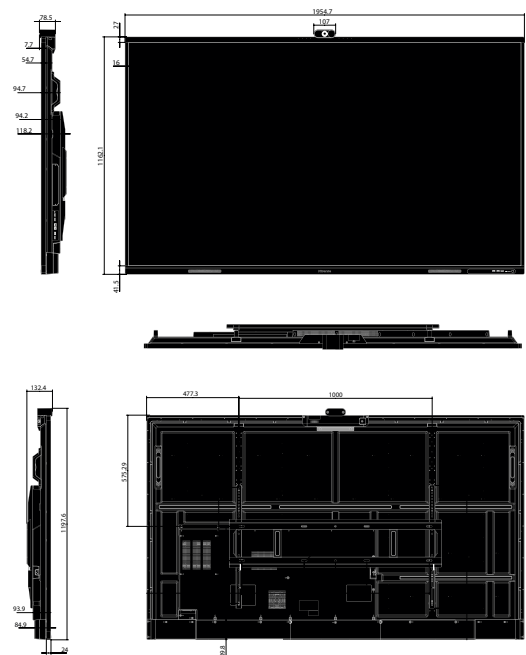

Physical

Product Size (W x H x D)	1955 x 126 x 1198mm 77 x 5 x 47.1 inch
Package Size (W x H x D)	2095 x 240 x 1303mm 82.5 x 9.4 x 51.3 inch
Net Weight	58.5kg / 127.89lbs
Packed Weight	74.5kg / 164.27lbs
Housing Material	Front Shell: Aluminium Rear Shell: Plastic
Housing Colour	Black + Tarnish
VESA	1000 x 400mm, 4-M8 Screw

Certification

Standard Certification CB/CE/ERP/South Africa Efficiency/ cTUVus/CEC/FCC/ICASA/Energy Star

Dimensions

86" 1955^W x 126^H x 1198^D mm / 77 x 5 x 47.1 inch
58.5 kg / 127.89 lbs

AZZA SALES (THAILAND) CO., LTD.