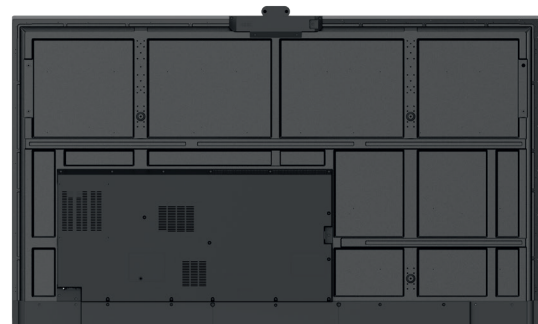

Integrated 4K camera

The integrated 4K GOBOARD camera is designed with a physical cover and a working light to ensure the privacy of attendees.

Specifications

Interactive Display Panel

LCD Size	86"
Backlight Type	D-LED
Resolution	3840x2160(pixels)
Brightness	350nits
Contrast Ratio	4000:1(typ.)
Response Time	8ms (typ.)
Refreshing Frequency	60Hz
Viewing Angle	178°(H) / 178°(V)
Lifetime	50,000 hrs (min.)
Color Gamut(X% NTSC)	72%
Display Colors	1.07B(10bit)